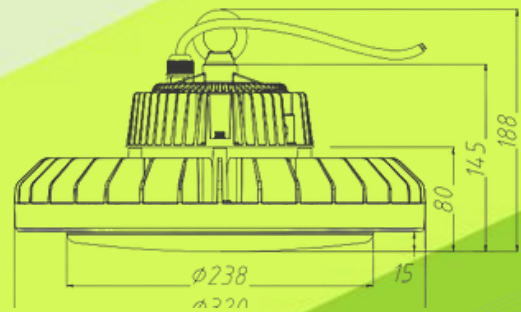

-  Up to 150lm/W
-  Adjustable Wattage
-  50,000Hr Lifespan
-  IP65 Rating
-  5 Year Warranty

### Adjustable Wattage

ON			
Power	①	②	③
200W	ON	OFF	OFF
150W	OFF	ON	OFF
100W	OFF	OFF	ON

CE RoHS SAA

### Dimensions

### Specifications

SKU	Model	Image	Input Voltage (V)	Power (W)	Lumen (lm)	Colour Temp (K)	CRI	Beam Angle	Size (mm)	Fitting Colour
39612	HB07-200W		230	100/ 150/ 200	15000 22500 30000	5000	>75	100°	320 x 188	Black
39612-R	Safety Rope (0.5m)		<b>Applications</b> Supermarket   Industrial Facility   Exhibition Centre   Warehouse   Airport   Gym							