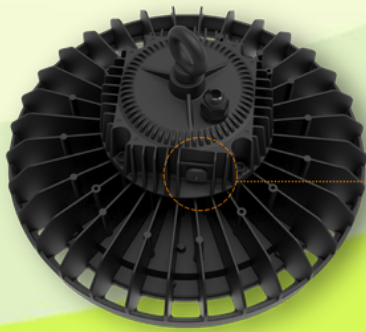

-  Up to 150lm/W
-  Adjustable Wattage
-  50,000Hr Lifespan
-  IP65 Rating
-  5 Year Warranty

### Adjustable Wattage

ON			
Power	①	②	③
200W	ON	OFF	OFF
150W	OFF	ON	OFF
100W	OFF	OFF	ON

CE RoHS SAA

### Dimensions

### Specifications

SKU	Model	Image	Input Voltage (V)	Power (W)	Lumen (lm)	Colour Temp (K)	CRI	Beam Angle	Size (mm)	Fitting Colour
39612	HB07-200W		230	100/ 150/ 200	15000 22500 30000	5000	>75	100°	320 x 188	Black
39612-R	Safety Rope (0.5m)		<b>Applications</b> Supermarket   Industrial Facility   Exhibition Centre   Warehouse   Airport   Gym							