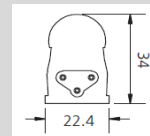

LED UNDER CABINET LIGHT – LINKABLE

IP20

COLOUR TEMP.

4000K

BEAM ANGLE

DIMMABLE

NO

SKU	MODEL	POWER	FLUX	DIMENSIONS	No. of Units Linkable
21320	T58W600-D	8W	655 Lumens	L570 x W22.4 x H34mm	30
21321	T512W900-D	12W	1000 Lumens	L878 x W22.4 x H34mm	21
21322	T518W1200-D	18W	1500 Lumens	L1178 x W22.4 x H34mm	14
21323	T525W1500-D	25W	1950 Lumens	L1478 x W22.4 x H34mm	10
21319	F&P 1.2M		Flex & Plug LED UCL 1.2M		
21324	LC-300		Linkable Connector 300mm		
21325	LC-150		Linkable Connector 150mm		

- | | | | |
|-----------------------|------------------|-----------------------|------------------------------------|
| • Voltage: | 240V/50Hz | • Lamp Colour: | Cool White (4000K) |
| • Power Factor: | ≥ 0.9 | • Average Life: | 40,000 Hours |
| • CRI: | ≥ 80 | • Dimmable: | No |
| • Beam Angle: | 120° | • Material: | Aluminium + Poly Carbonate |
| • Ingress Protection: | IP20 | • Linkable Connectors | 150mm & 300mm Available |