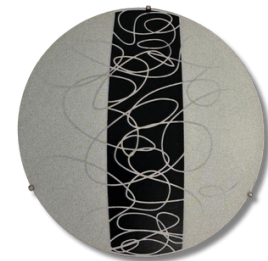

ECOLIFE 2023

ZEBRA SERIES

CEILING & WALL LIGHTS

Wattage
60 W

Voltage
240V / 50Hz

Reflector
Aluminium

Lamp
GLS E27

Vertical Wall Light
1 x 60 W

Square Ceiling Light
2 x 60 W

Rectangle Wall Light
1 x 60 W

Half Round Ceiling Light
1 x 60 W

Round Ceiling Light
1 x 60 W

Materials

Powder Coated Steel Base, Electroplated Clamps
Frosted Glass, Brushed Chrome Finish