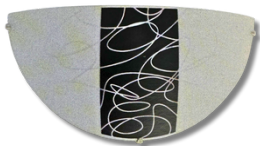

ECOLIFE 2023

ZEBRA SERIES

CEILING & WALL LIGHTS

Wattage
60 W

Voltage
240V / 50Hz

Reflector
Aluminium

Lamp
GLS E27

Vertical Wall Light
1 x 60 W

Square Ceiling Light
2 x 60 W

Rectangle Wall Light
1 x 60 W

Half Round Ceiling Light
1 x 60 W

Round Ceiling Light
1 x 60 W

Materials

Powder Coated Steel Base, Electroplated Clamps
Frosted Glass, Brushed Chrome Finish