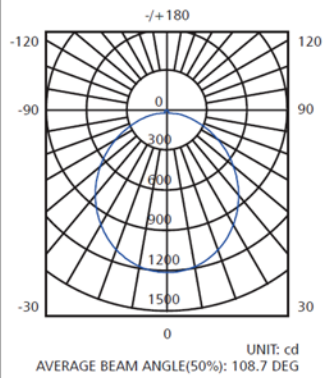

AQUASLIM LED BATTEN

Dimensions (mm)

29501

29502

Photometric Diagram

Polar intensity diagram

Cartesian intensity diagram

Beam diagram

29501

Polar intensity diagram

Cartesian intensity diagram

Beam diagram

29502