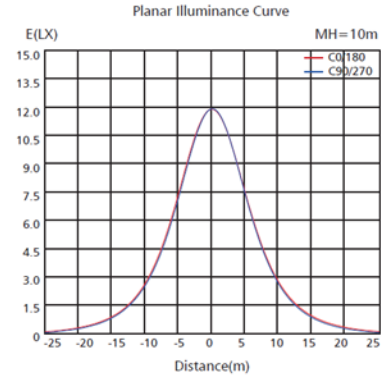

AQUASLIM LED BATTEN

Dimensions (mm)

29501

29502

Photometric Diagram

Polar intensity diagram

Cartesian intensity diagram

Beam diagram

29501

Polar intensity diagram

Cartesian intensity diagram

Beam diagram

29502