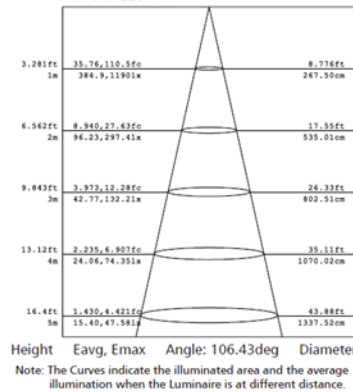

AQUASLIM LED BATTEN

Dimensions (mm)

29501

29502

Photometric Diagram

Polar intensity diagram

Cartesian intensity diagram

Beam diagram

29501

Polar intensity diagram

Cartesian intensity diagram

Beam diagram

29502