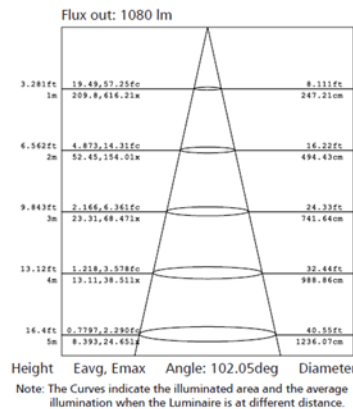

AQUASLIM LED BATTEN

Dimensions (mm)

29501

29502

Photometric Diagram

Polar intensity diagram

Cartesian intensity diagram

Beam diagram

29501

Polar intensity diagram

Cartesian intensity diagram

Beam diagram

29502