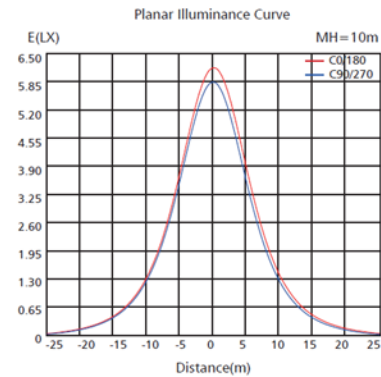

AQUASLIM LED BATTEN

Dimensions (mm)

29501

29502

Photometric Diagram

Polar intensity diagram

Cartesian intensity diagram

Beam diagram

29501

Polar intensity diagram

Cartesian intensity diagram

Beam diagram

29502