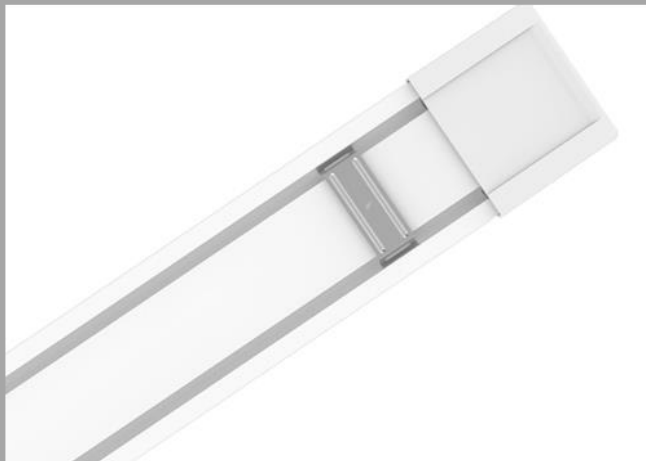

AQUASLIM LED BATTEN

IP65 Weatherproof Batten

High quality PC diffuser and Body

APPLICATIONS

- Fuel Station
- Warehouse
- Supermarket
- Workshop

SPECIFICATIONS

Specs	29501	29502
Power	21W	42W
Lumen	1680lm	3480lm
CCT	4000K	4000K
Rating	IP65	IP65
PF	0.9	0.9
CRI	≥ 80	≥ 80
Beam Angle	110°	110°

FEATURES

- Easy to install
- IP 65 Weatherproof Batten
- High Lumen SMD LEDs, high brightness
- Efficacy 90lm/W
- Slim design
- Aluminum Body & PC Diffuser
- Operating Temperature -20° to 45° C
- Warranty 1 Years product replacement

AQUASLIM LED BATTEN

Dimensions (mm)

29501

29502

Photometric Diagram

Polar intensity diagram

Cartesian intensity diagram

Beam diagram