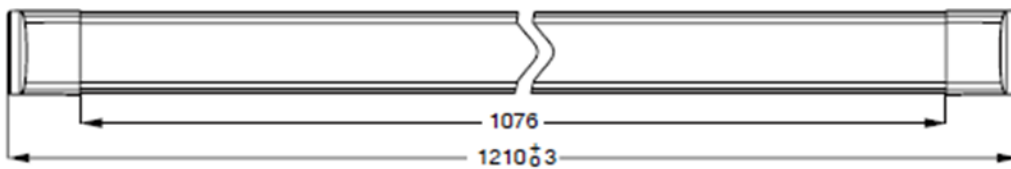

AQUASLIM LED BATTEN

IP65 Weatherproof Batten

High quality PC diffuser and Body

APPLICATIONS

- Fuel Station
- Warehouse
- Supermarket
- Workshop

SPECIFICATIONS

Specs	29501	29502
Power	21W	42W
Lumen	1680lm	3480lm
CCT	4000K	4000K
Rating	IP65	IP65
PF	0.9	0.9
CRI	≥ 80	≥ 80
Beam Angle	110°	110°

FEATURES

- Easy to install
- IP 65 Weatherproof Batten
- High Lumen SMD LEDs, high brightness
- Efficacy 90lm/W
- Slim design
- Aluminum Body & PC Diffuser
- Operating Temperature -20° to 45° C
- Warranty 1 Years product replacement

AQUASLIM LED BATTEN

Dimensions (mm)

29501

29502

Photometric Diagram

Polar intensity diagram

Cartesian intensity diagram

Beam diagram