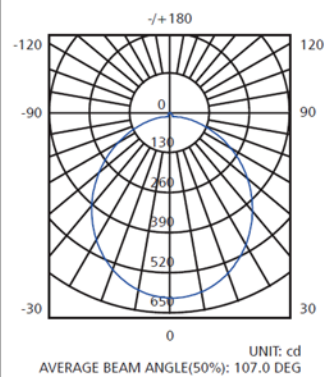

AQUASLIM LED BATTEN

Dimensions (mm)

29501

29502

Photometric Diagram

Polar intensity diagram

Cartesian intensity diagram

Beam diagram

29501

Polar intensity diagram

Cartesian intensity diagram

Beam diagram

29502