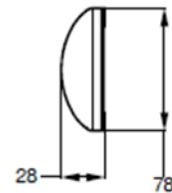

AQUASLIM LED BATTEN

Dimensions (mm)

29501

29502

Photometric Diagram

Polar intensity diagram

Cartesian intensity diagram

Beam diagram