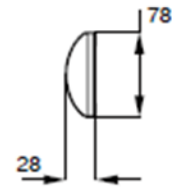

AQUASLIM LED BATTEN

Dimensions (mm)

29501

29502

Photometric Diagram

Polar intensity diagram

Cartesian intensity diagram

Beam diagram