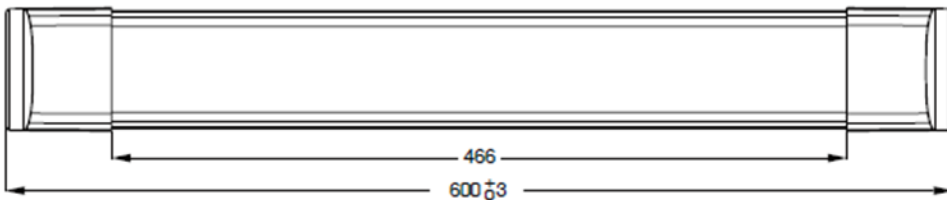

AQUASLIM LED BATTEN

IP65 Weatherproof Batten

High quality PC diffuser and Body

APPLICATIONS

- Fuel Station
- Warehouse
- Supermarket
- Workshop

SPECIFICATIONS

Specs	29501	29502
Power	21W	42W
Lumen	1680lm	3480lm
CCT	4000K	4000K
Rating	IP65	IP65
PF	0.9	0.9
CRI	≥ 80	≥ 80
Beam Angle	110°	110°

FEATURES

- Easy to install
- IP 65 Weatherproof Batten
- High Lumen SMD LEDs, high brightness
- Efficacy 90lm/W
- Slim design
- Aluminum Body & PC Diffuser
- Operating Temperature -20° to 45° C
- Warranty 1 Years product replacement

AQUASLIM LED BATTEN

Dimensions (mm)

29501

29502

Photometric Diagram

Polar intensity diagram

Cartesian intensity diagram

Beam diagram