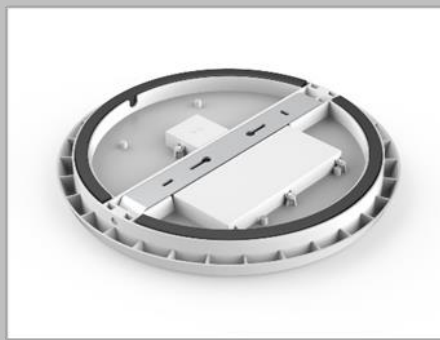

LED CEILING LIGHTS

High Lumen and Low Maintenance

V 0 Fire rated PC diffuser with even output

Super slim and robust PC body