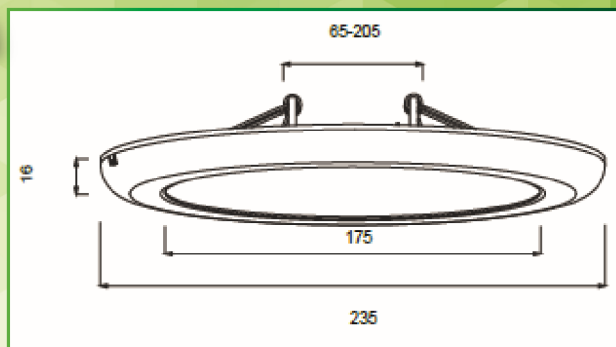

LED DISC (Recess or surface mounted)

Power Changeable (10W, 13W, 16W)

Colour Changeable CCT

Recess or surface mountable

CCT Switch

Power Switch

APPLICATIONS: Supermarkets, Offices, Shops, Home interiors, Schools, Hotels

FEATURES

- Adjustable cutout size from 65mm to 205mm for recessed installation.
- Interchangeable CCT (3000/4000/5700K) with side switch.
- Interchangeable power switch (16W/13W/10W)
- Dual mountings: Recessed and Surface Mounted.
- Super slim with internal drivers.
- Warranty: 3 Years (product).

SPECIFICATIONS

SKU	29466
Power	10W/ 13W/ 16W
Lumen	950lm/ 1200lm/ 1500lm
CCT Changeable	3000K, 4000K, 5700K
Rating	IP20
PF	0.9
CRI	≥ 80
Beam Angle	120°