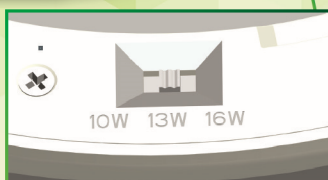

LED DISC (Recess or surface mounted)

Power Changeable (10W, 13W, 16W)

Colour Changeable CCT

Recess or surface mountable

CCT Switch

Power Switch

APPLICATIONS: Supermarkets, Offices, Shops, Home interiors, Schools, Hotels

FEATURES

- Adjustable cutout size from 65mm to 205mm for recessed installation.
- Interchangeable CCT (3000/4000/5700K) with side switch.
- Interchangeable power switch (16W/13W/10W)
- Dual mountings: Recessed and Surface Mounted.
- Super slim with internal drivers.
- Warranty: 3 Years (product).