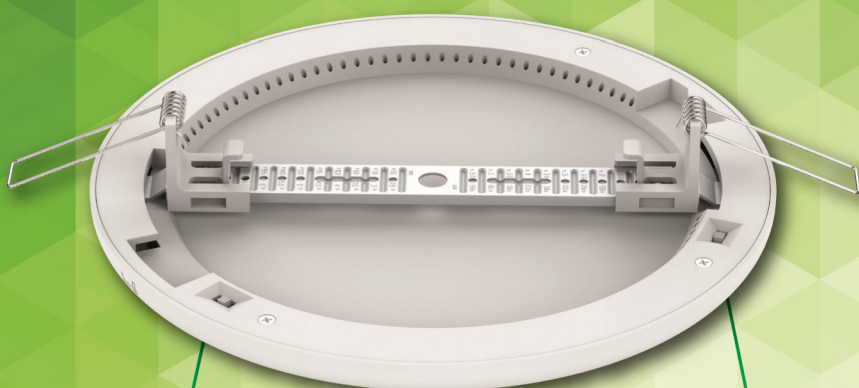

LED DISC (Recess or surface mounted)

Power Changeable (10W, 13W, 16W)

Colour Changeable CCT

Recess or surface mountable

CCT Switch

Power Switch

APPLICATIONS: Supermarkets, Offices, Shops, Home interiors, Schools, Hotels

FEATURES

- Adjustable cutout size from 65mm to 205mm for recessed installation.
- Interchangeable CCT (3000/4000/5700K) with side switch.
- Interchangeable power switch (16W/13W/10W)
- Dual mountings: Recessed and Surface Mounted.
- Super slim with internal drivers.
- Warranty: 3 Years (product).

SPECIFICATIONS

SKU	29466
Power	10W/ 13W/ 16W
Lumen	950lm/ 1200lm/ 1500lm
CCT Changeable	3000K, 4000K, 5700K
Rating	IP20
PF	0.9
CRI	≥ 80
Beam Angle	120°