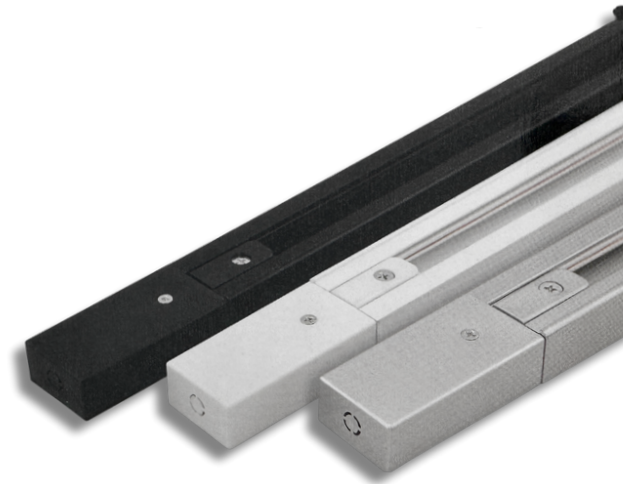

## SURFACE MOUNTED & TRACK LIGHTS

 **Wattage**  
3W / 4W / 15W

 **Voltage**  
100V-240V

 **Focusable**  
Beam Angle

 **3 Colours**  
Available

 **MAYA**  
3 W LED, 140 Lm  
21 - 71° angle

 **BETA**  
4 W LED, 265 Lm  
25 - 65° angle

 **NOVA**  
15 W LED, 818 Lm  
33 - 70° angle

**TRACKS** 1 M  
Single Phase 2 M  
**Pricing per**  
length (metre) 3 M